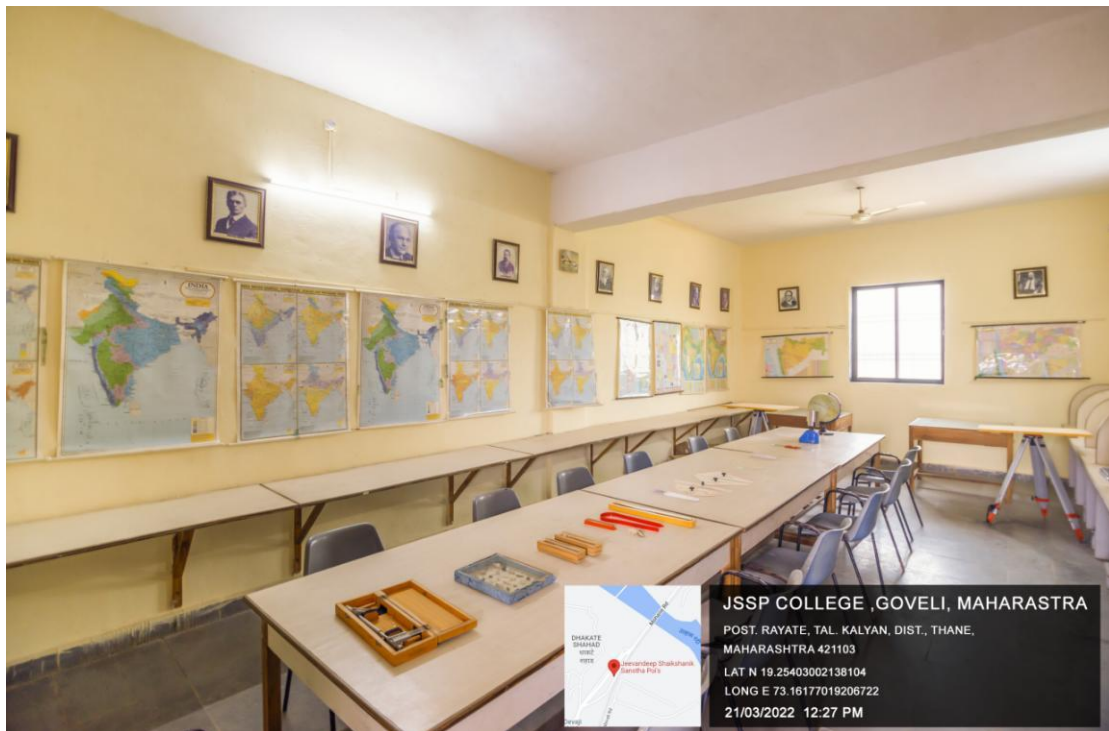

105 Old Building Classroom