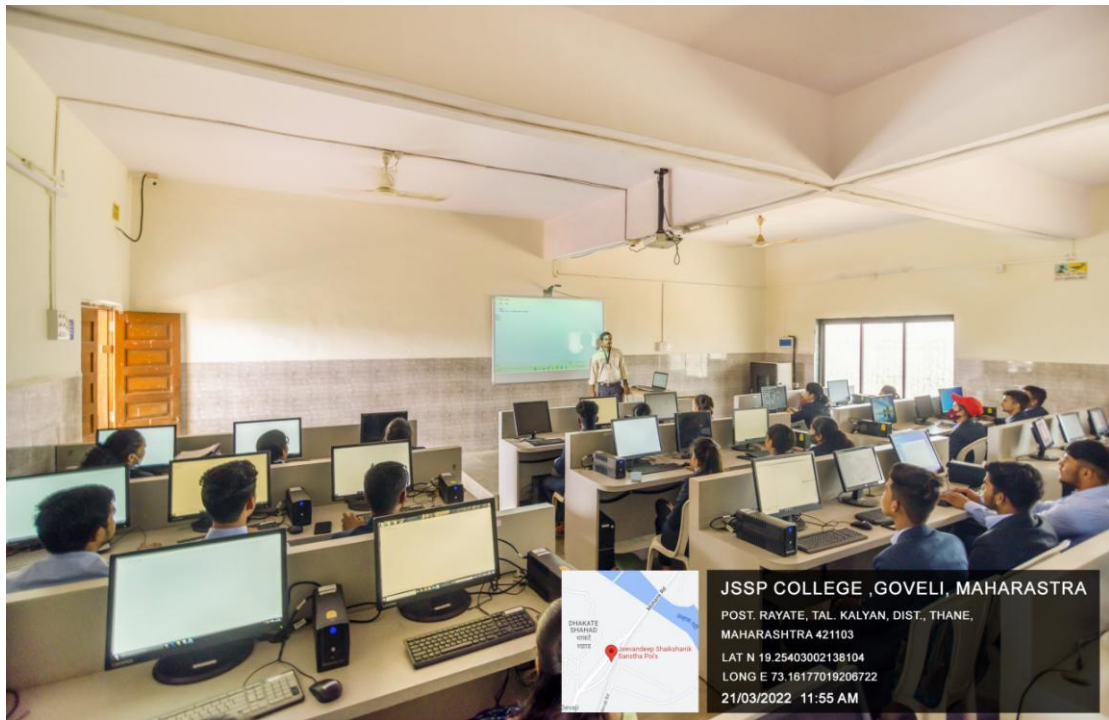

001 Auditorium

JSSP COLLEGE ,GOVELI, MAHARASTRA

POST. RAYATE, TAL. KALYAN, DIST., THANE,
MAHARASHTRA 421103

LAT N 19.25403002138104

LONG E 73.16177019206722

21/03/2022 04:26 PM

004 Old Building Classroom

106 Old Building Information Technology and Classroom