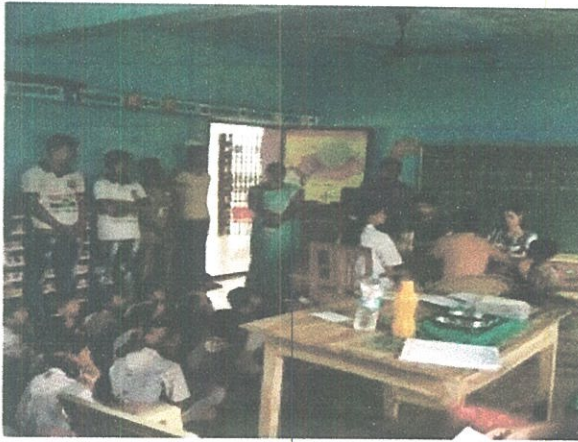

HEALTH & DENTAL CHECKUP CAMP

Jeevandeep
Principal
Jeevandeep Shikshnik Sanstha's
Arts, Commerce & Science College, Goveli,
Goveli, Tal: Kalyan, Dist. Thane - 421 301.